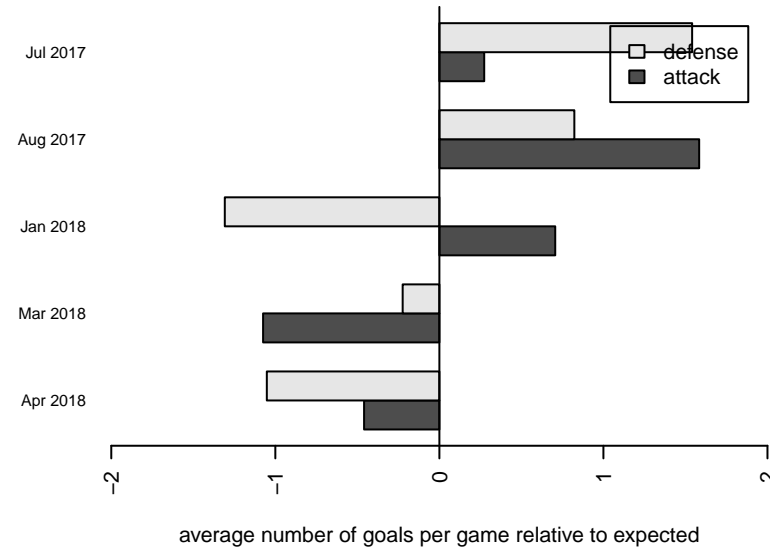

Performance relative to 13 month average