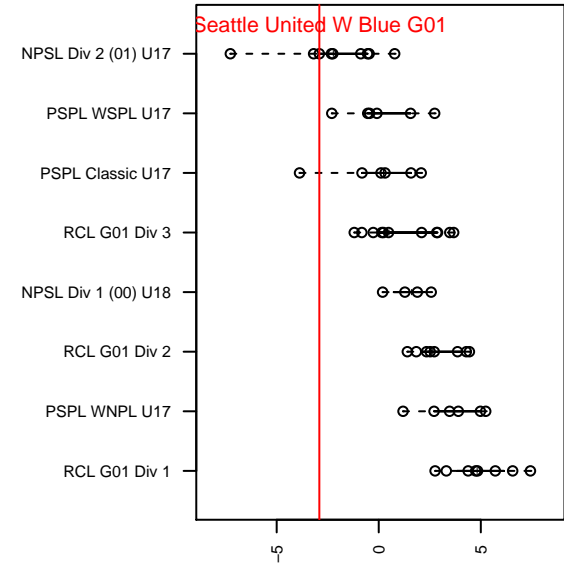

**attack and defense rating
relative to others at age
and all opponents in last 13 months**