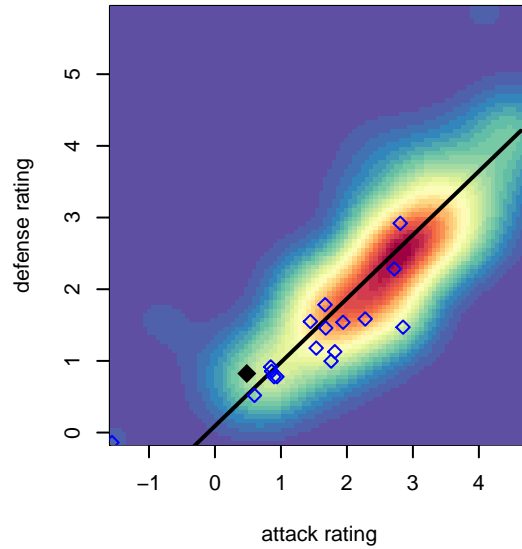

**attack and defense rating
relative to others at age
and all opponents in last 13 months**