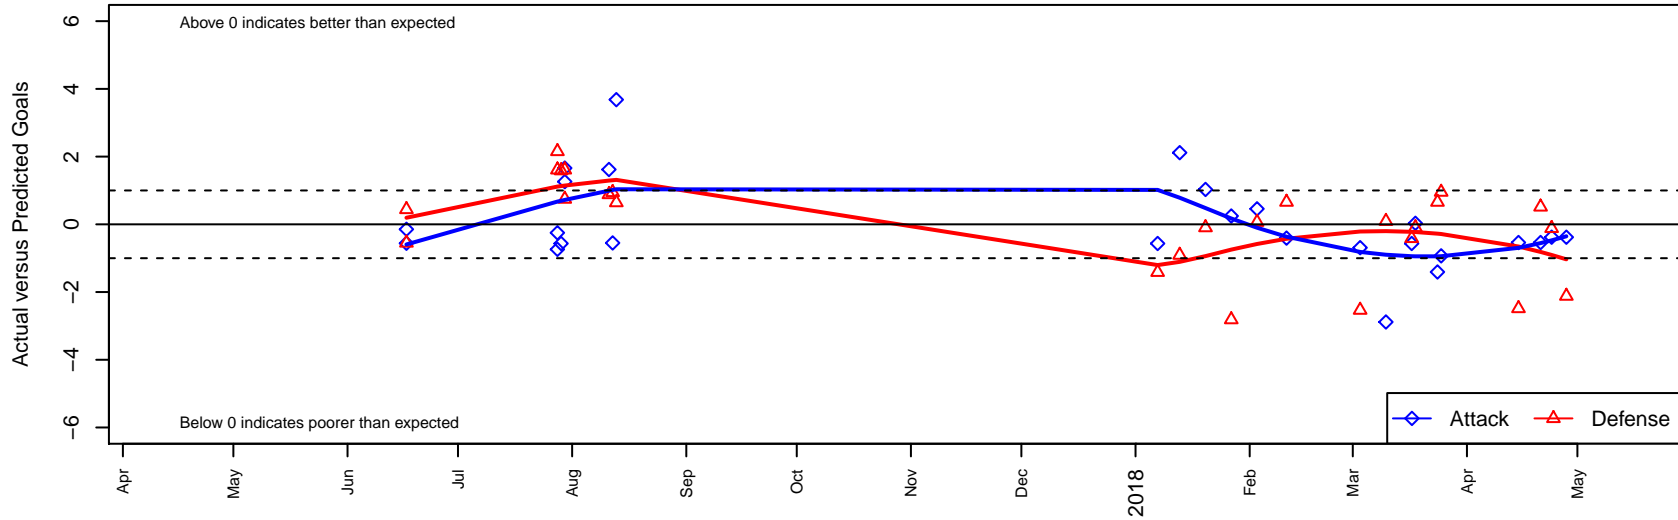

Seattle United W Blue G01

Seattle United Regional
 Seattle, WA
 G01 total strength=988
 attack=1.62 defense=2.28
 fall league = NPSL Div 2 (01) U17

alt names used:

Venues played:
 2017 Skagit Firecracker Div. 1 U17
 2017 Crossfire Select U17 Gold
 2017 Eastside FC Cup GU17
 2017 NPSL Division 2 (01) U17
 2017 WYS Presidents Cup G01 Division 2

Seattle United W Blue G01
 Dots are actual minus expected GF (blue circles) and GA (red triangles).
 Blue line is smoothed change in attack strength. Red is smoothed change in defense strength.

**attack and defense variance (black dot)
relative to other teams
and top 10 in region**