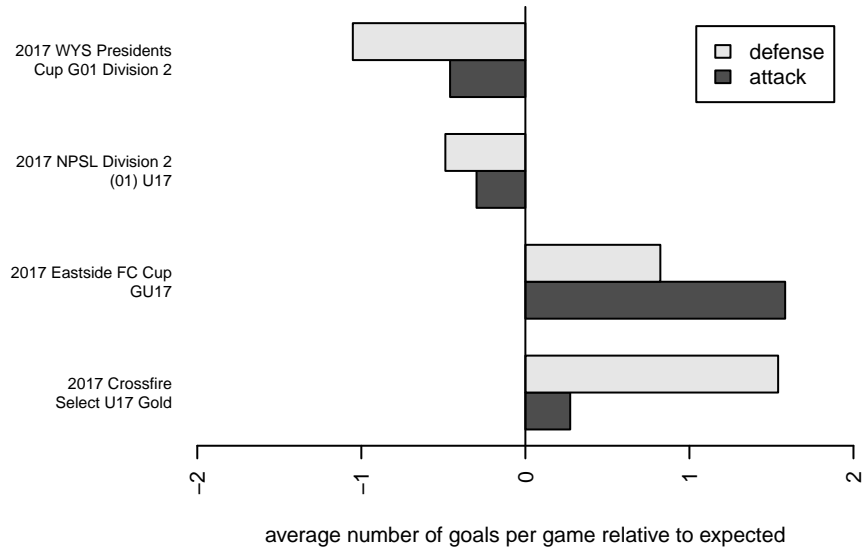

Performance relative to 13 month average