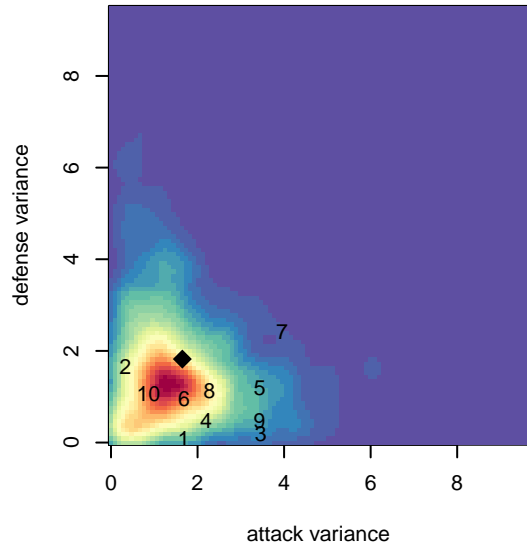

Seattle United W Blue G01

Seattle United Regional
 Seattle, WA
 G01 total strength=988
 attack=1.62 defense=2.28
 fall league = NPSL Div 2 (01) U17

alt names used:

Venues played:
 2017 Skagit Firecracker Div. 1 U17
 2017 Crossfire Select U17 Gold
 2017 Eastside FC Cup GU17
 2017 NPSL Division 2 (01) U17
 2017 WYS Presidents Cup G01 Division 2

Seattle United W Blue G01
 Dots are actual minus expected GF (blue circles) and GA (red triangles).
 Blue line is smoothed change in attack strength. Red is smoothed change in defense strength.

**attack and defense variance (black dot)
relative to other teams
and top 10 in region**